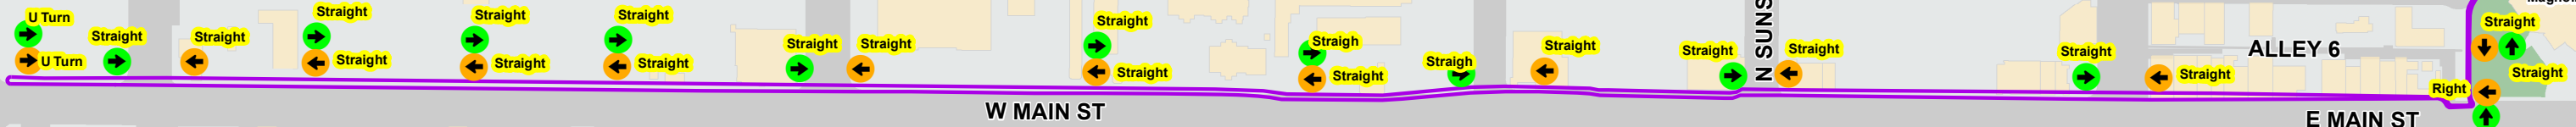

**CITY OF EL CAJON**  
**92020 DAY - WALKING / RUNNING ROUTES**  
**Route 6**

Route 6 = 2 Miles

**92020 Day Signs**

**Walking Direction**

- Clockwise
- Counterclockwise

**Sign Arrow Direction**

- Left (1)
- Right (1)
- Straight (20)
- U Turn (2)

**Routes**

**Number**

- Route 6 2 Miles
- Building
- Parks

Create Date: 8/17/2020